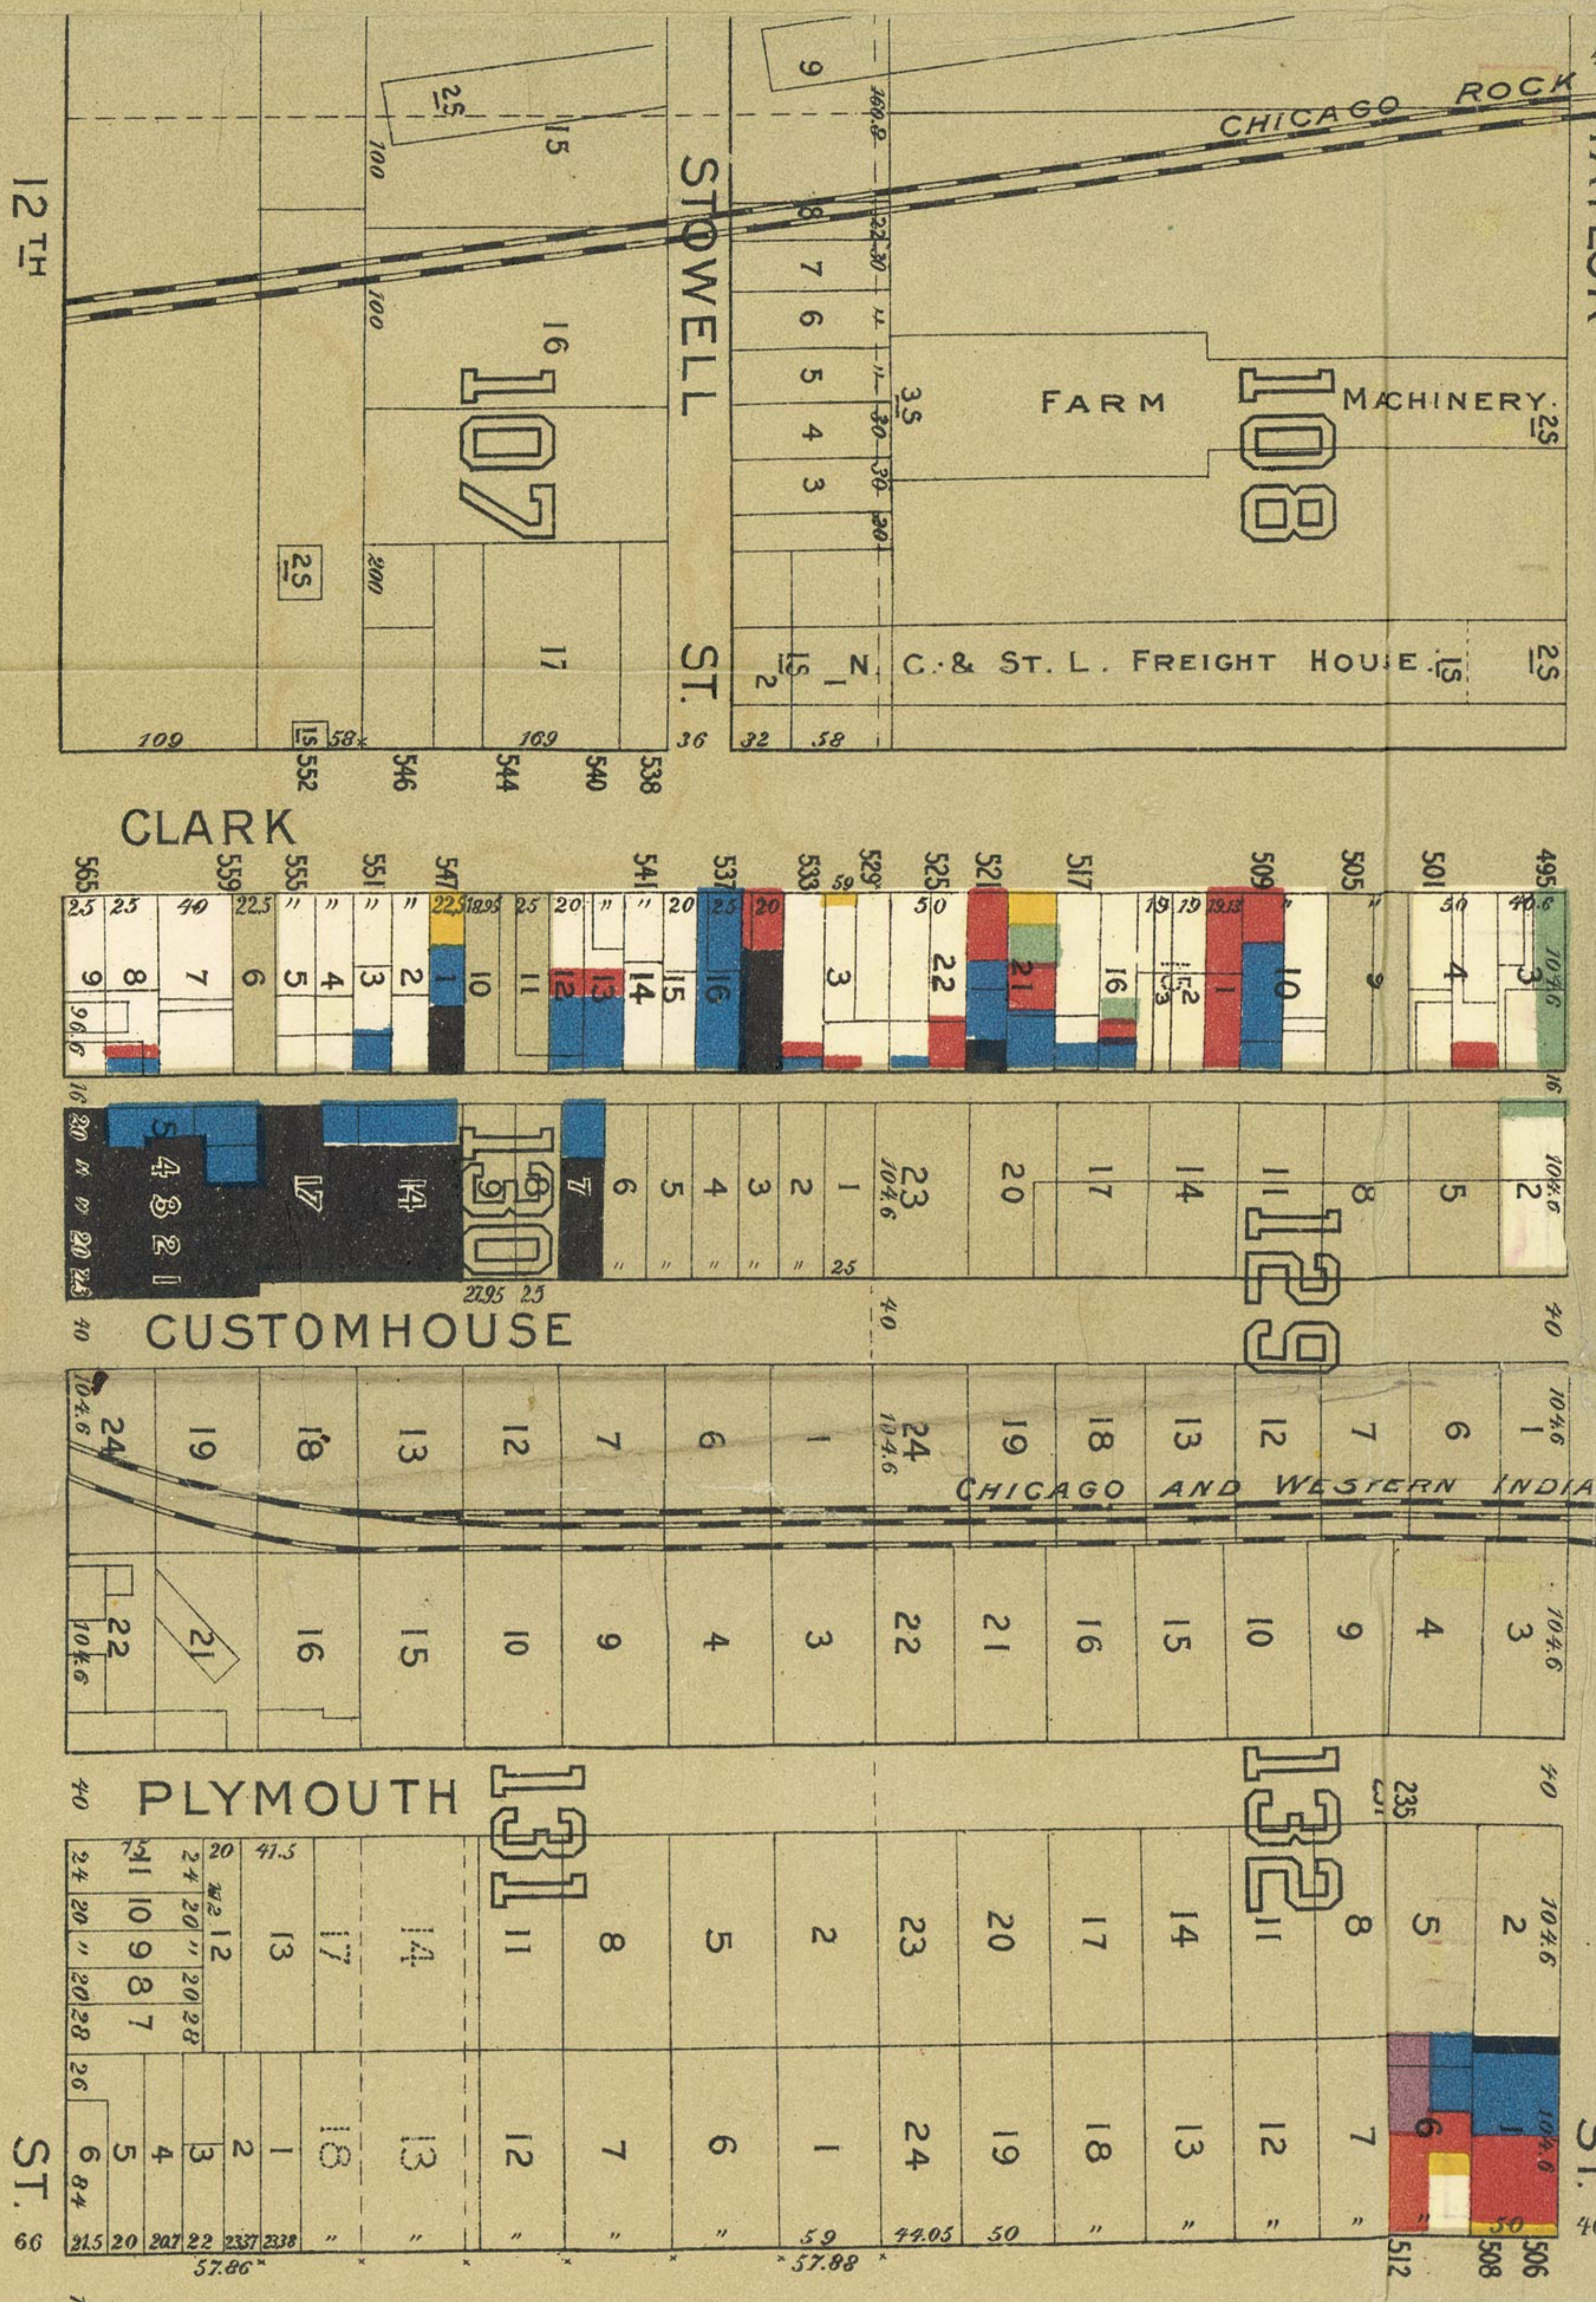

WAGE MAP NO. 4 - POLK STREET TO TWELFTH,  
PACIFIC AVENUE TO STATE STREET, CHICAGO.

(NORTH)

BROTHELS \$5.00 AND LESS \$5.00 TO \$10.00 \$10.00 TO \$15.00 \$15.00 TO \$20.00 OVER \$20.00 UNKNOWN

THESE FIGURES REPRESENT THE TOTAL EARNINGS PER WEEK OF A FAMILY.

(SOUTH)