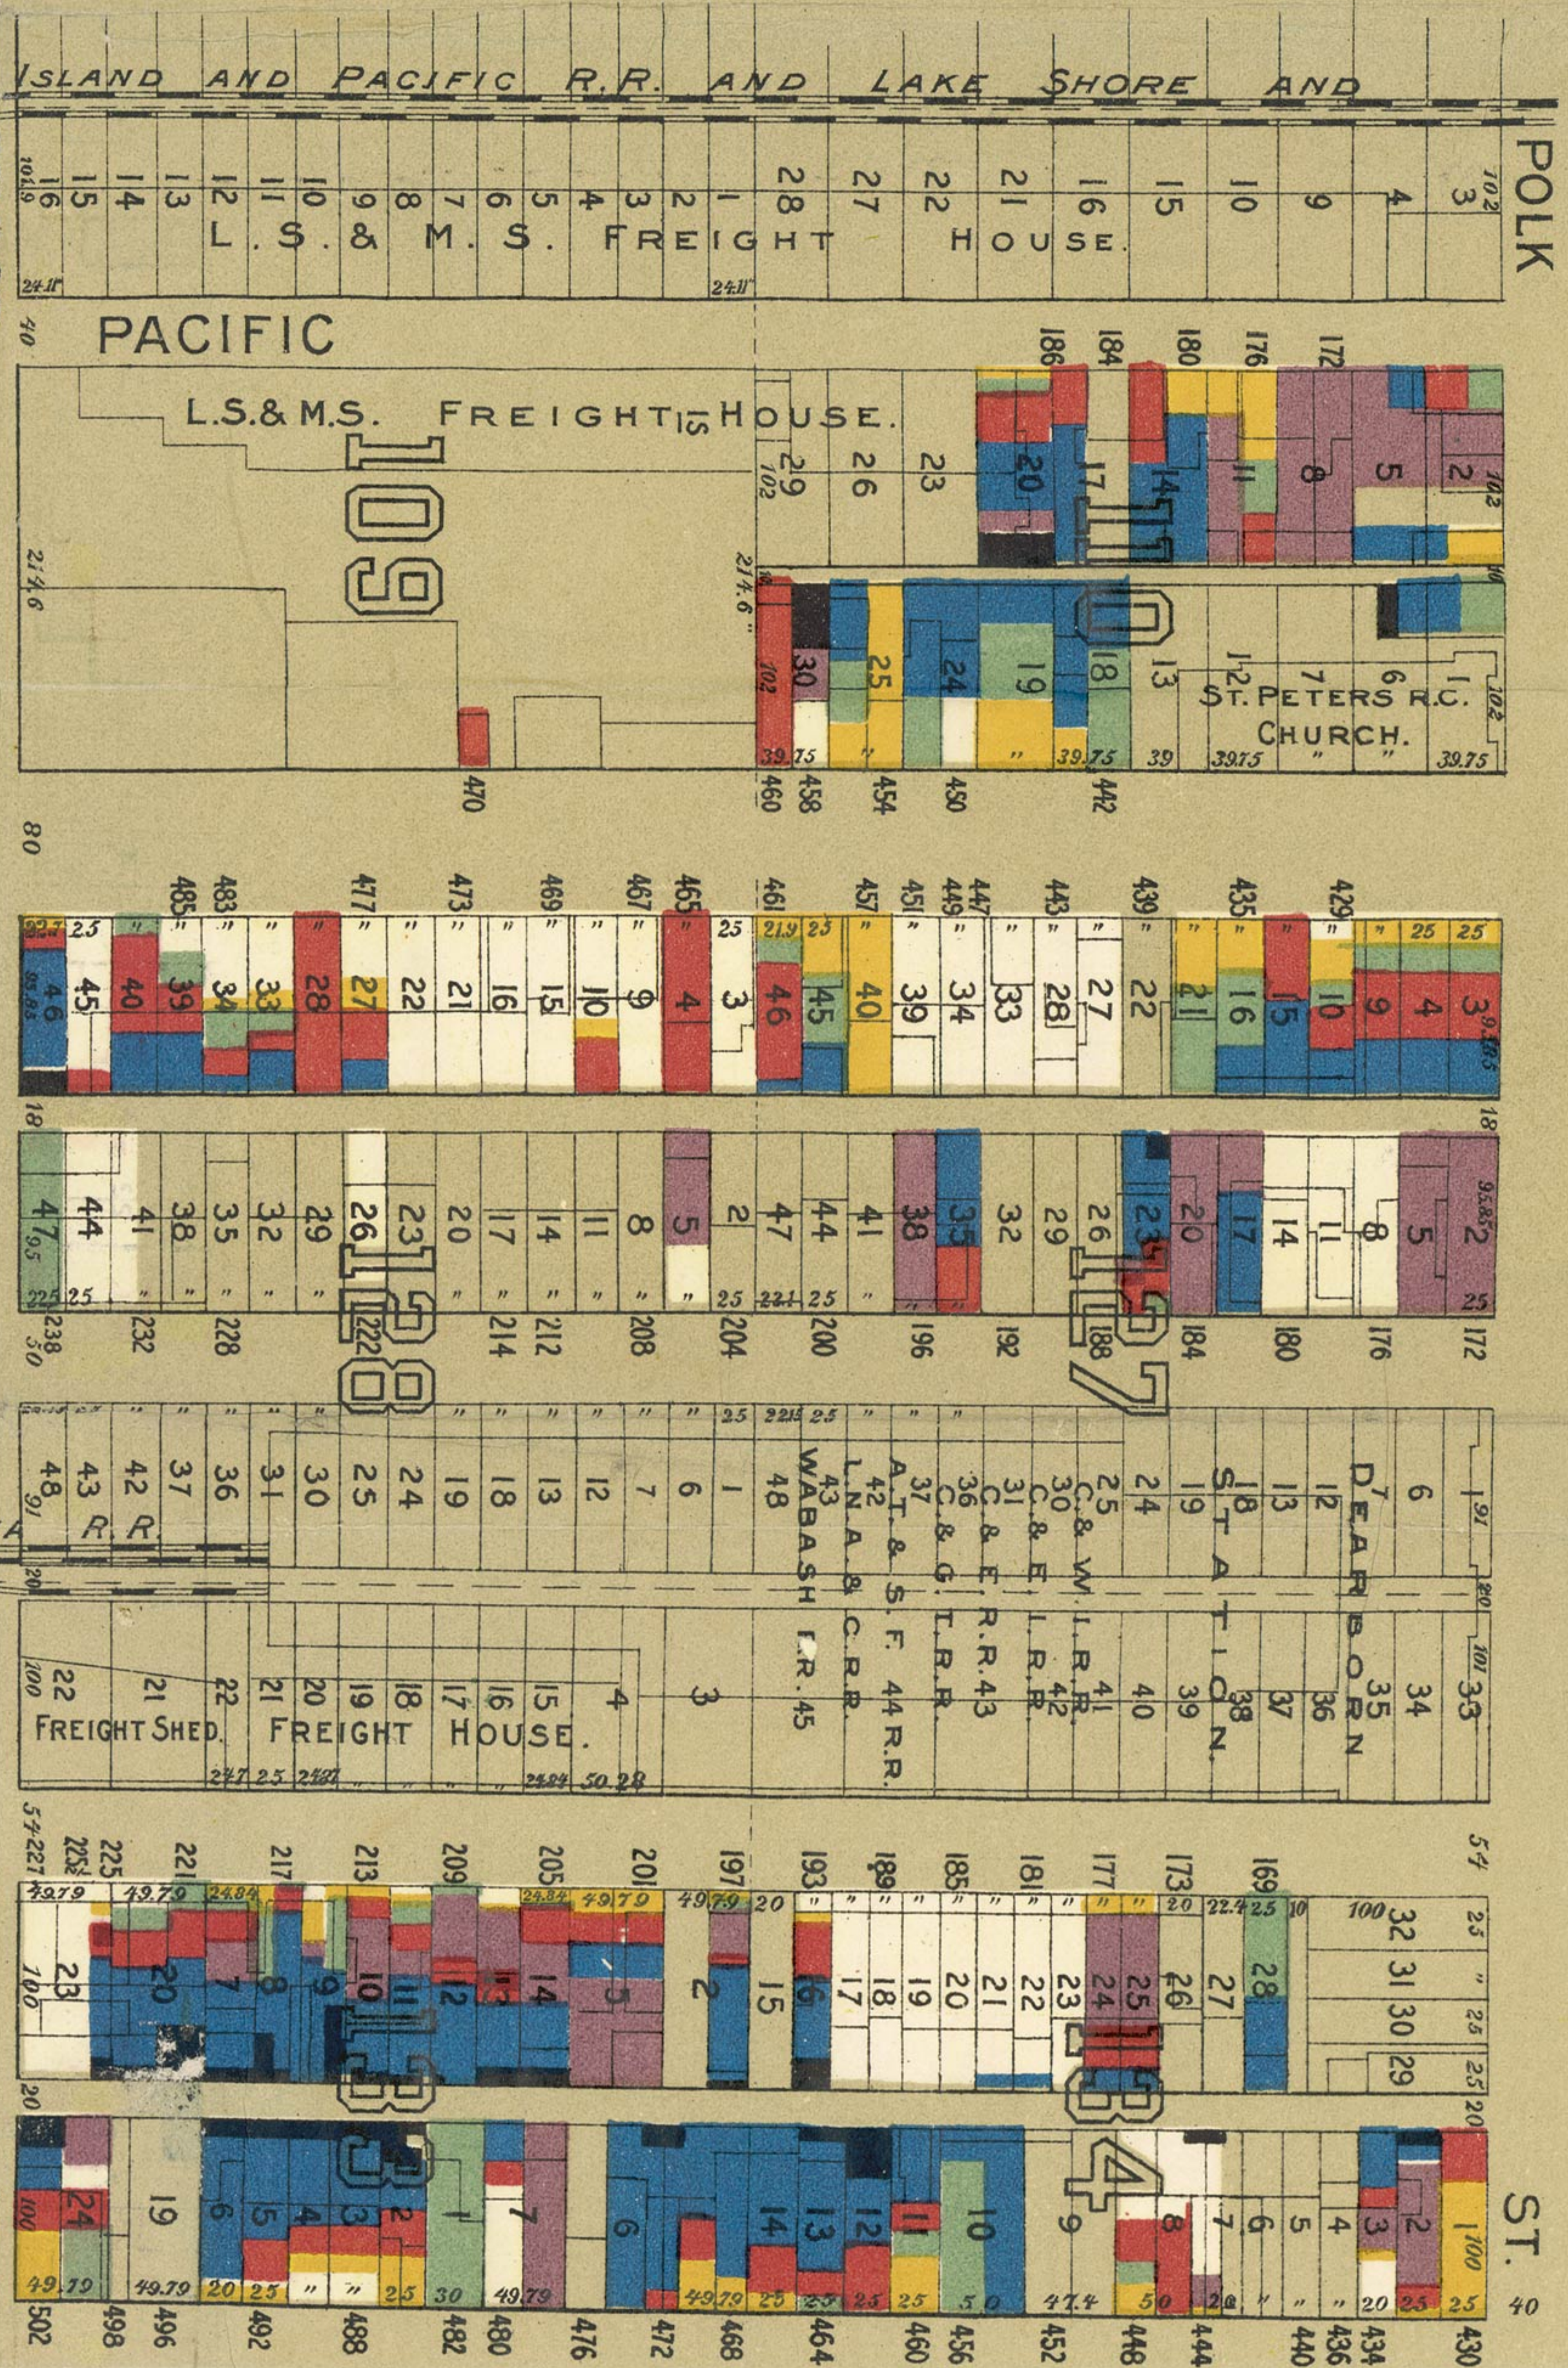

WAGE MAP NO. 4 - POLK STREET TO TWELFTH,  
PACIFIC AVENUE TO STATE STREET, CHICAGO.

(NORTH)

BROTHELS \$5.00 AND LESS \$5.00 TO \$10.00 \$10.00 TO \$15.00 \$15.00 TO \$20.00 OVER \$20.00 UNKNOWN

THESE FIGURES REPRESENT THE TOTAL EARNINGS PER WEEK OF A FAMILY.

(SOUTH)