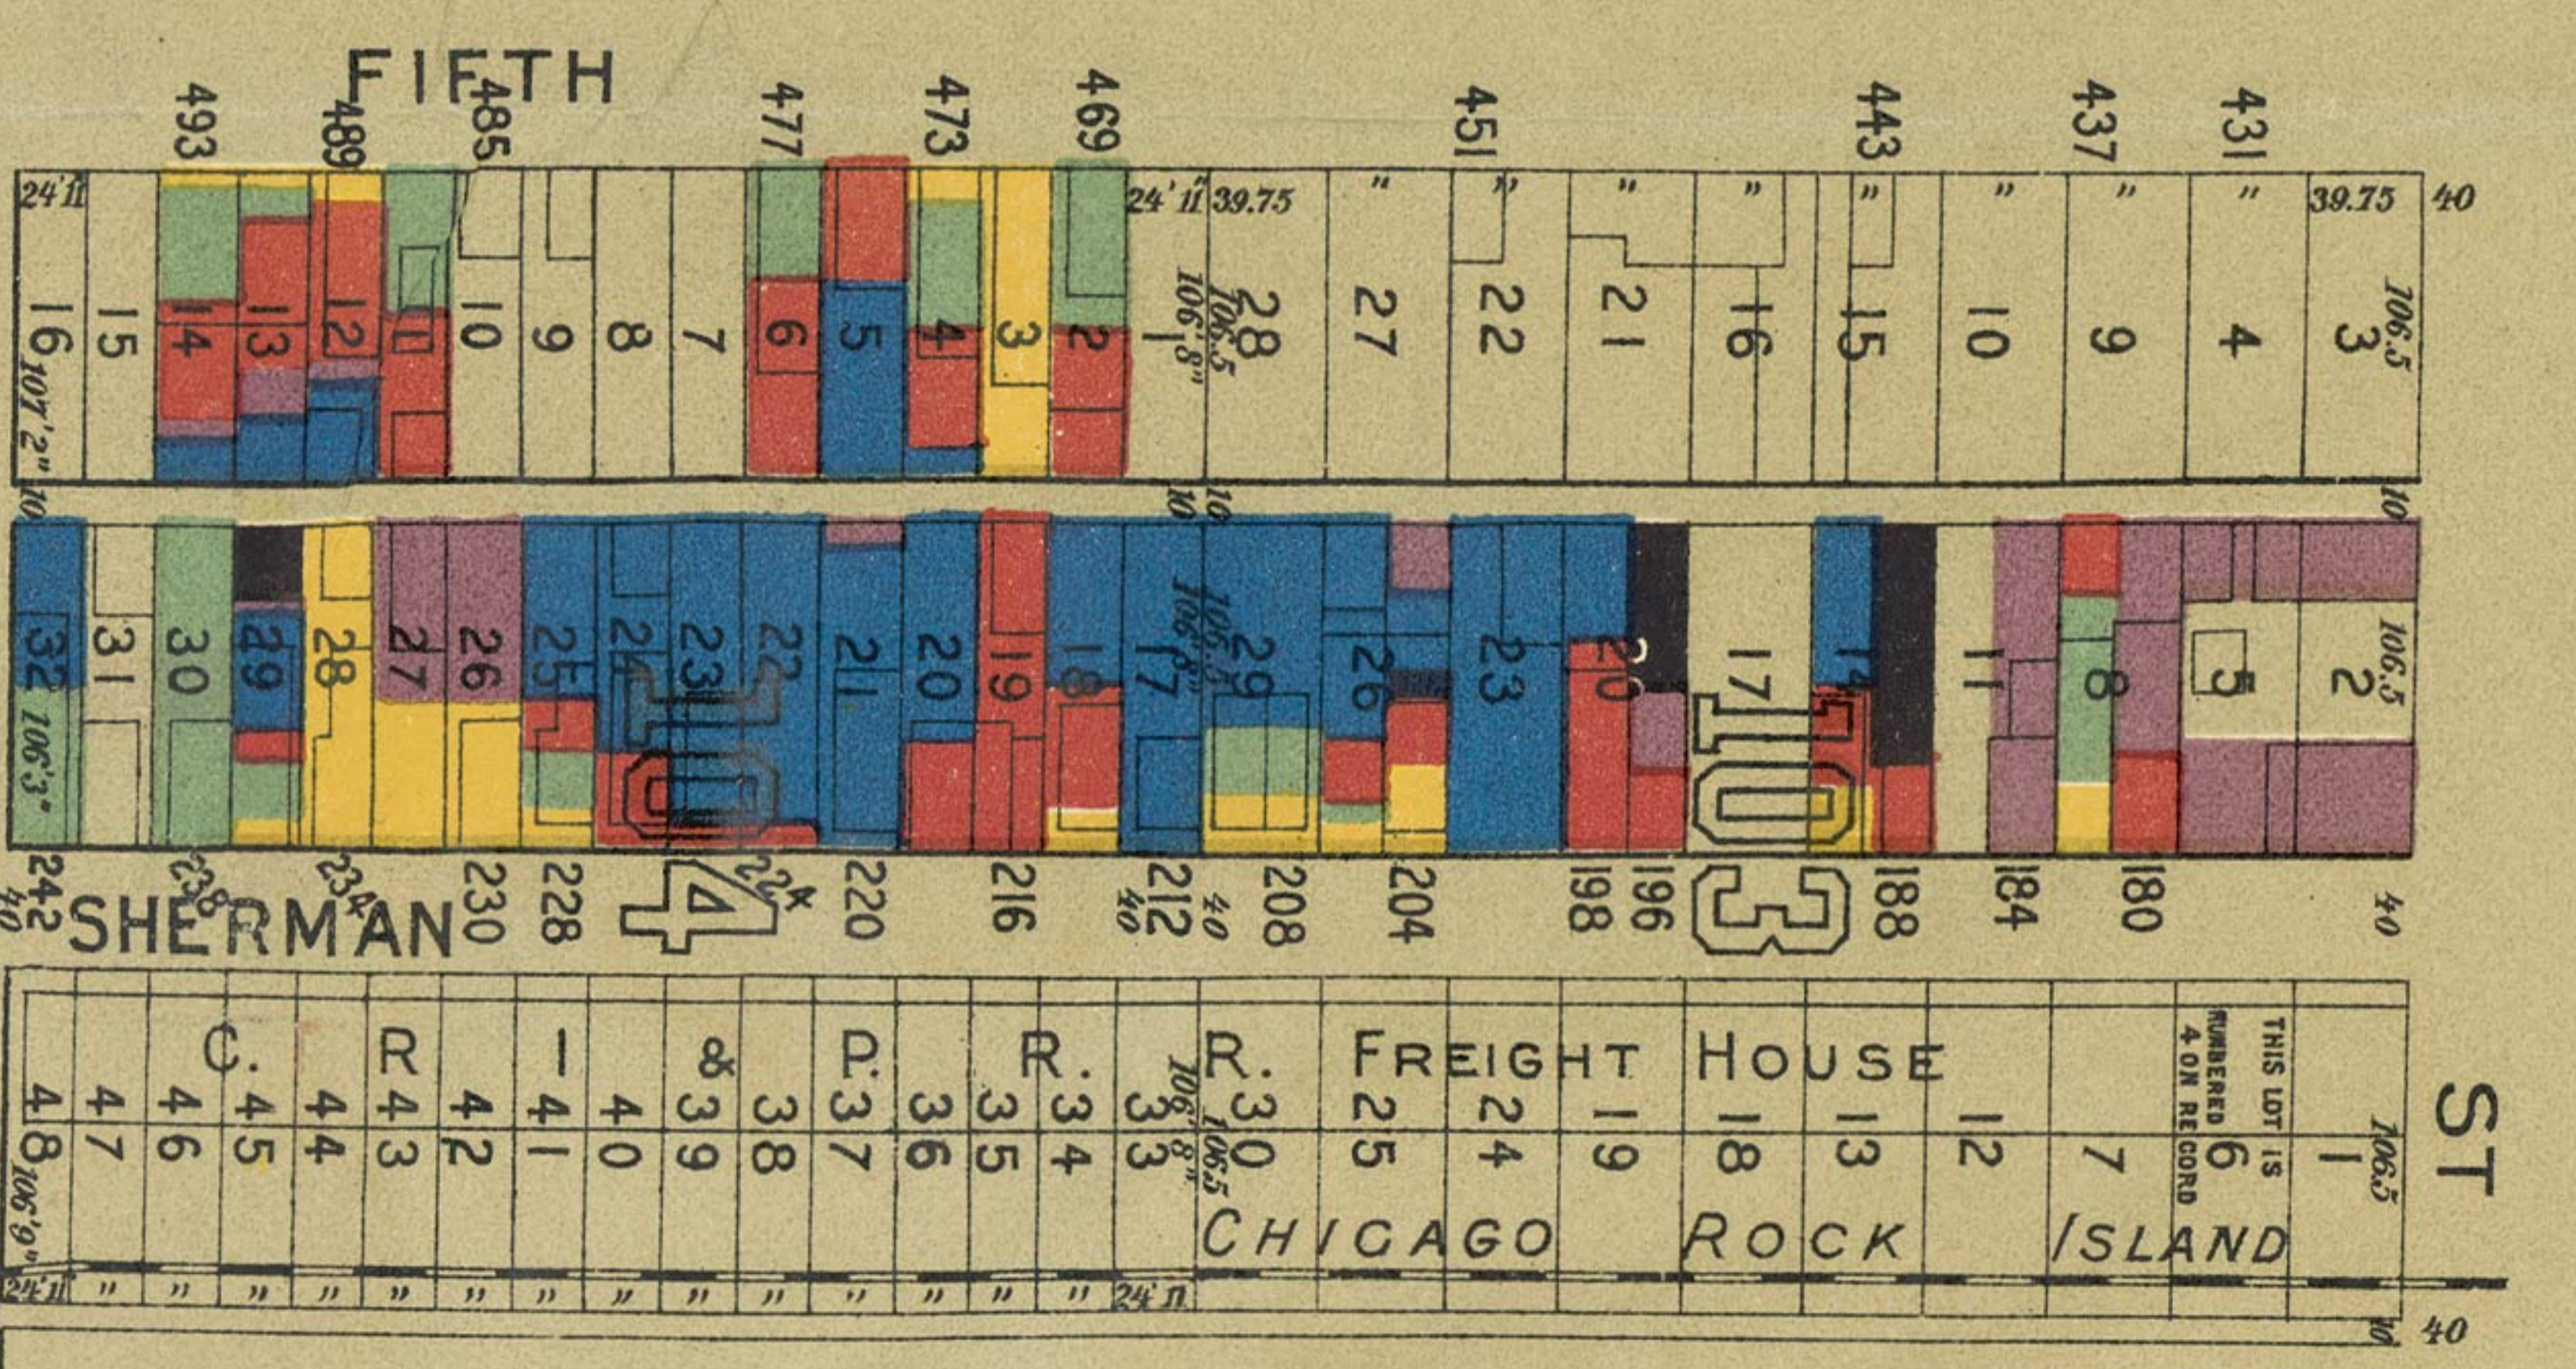

(NORTH)

WAGE MAP No.3.-POLK STREET TO TWELFTH,
BEACH STREET TO PACIFIC AVENUE, CHICAGO.

\$5.00 AND LESS

\$5.00 TO \$10.00

\$10.00 TO \$15.00

\$15.00 TO \$20.00

OVER \$20.00

UNKNOWN

(SOUTH)